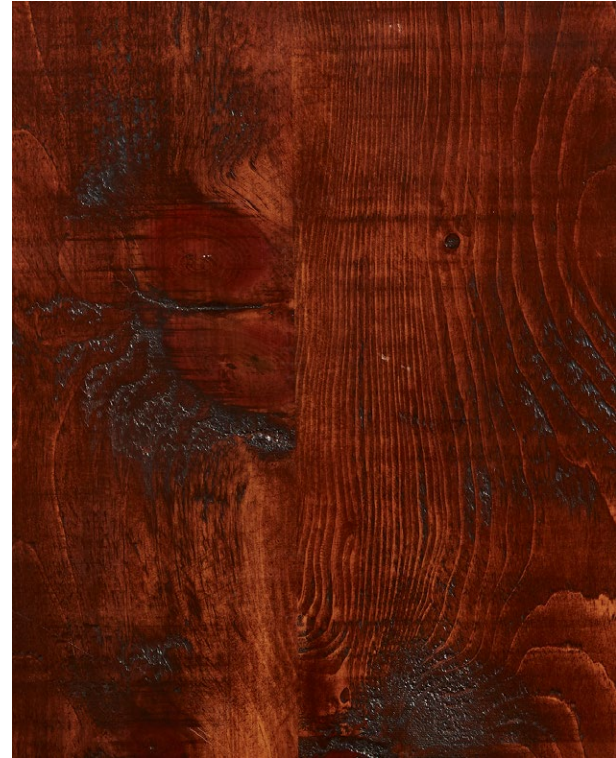

WOOD #18

DESCRIPTION - DARK WOOD TABLETOP

DIMENSIONS - 45" W x 47" H

ADDITIONAL NOTES - N/A