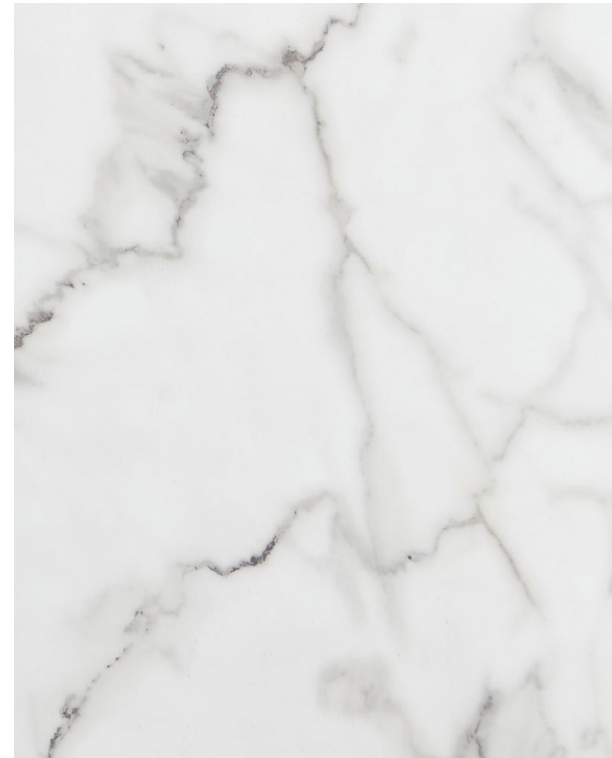

STONE #2

DESCRIPTION - FAUX CALACATTA MARBLE LAMINATE

DIMENSIONS - 30" W x 48" H

ADDITIONAL NOTES - N/A