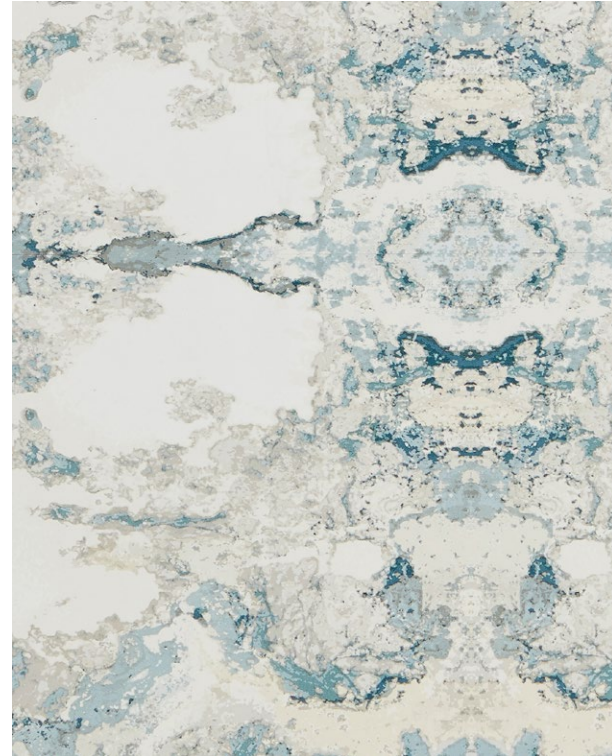

PAINTED #8

DESCRIPTION - YELLOW & BLUE PAINTED WOOD

DIMENSIONS - 35" W x 48" H

ADDITIONAL NOTES - N/A

OTHER SURFACES

OTHER #1

DESCRIPTION - INK BLOT VINYL STICKER ON MASONITE

DIMENSIONS - 48" W x 48" H