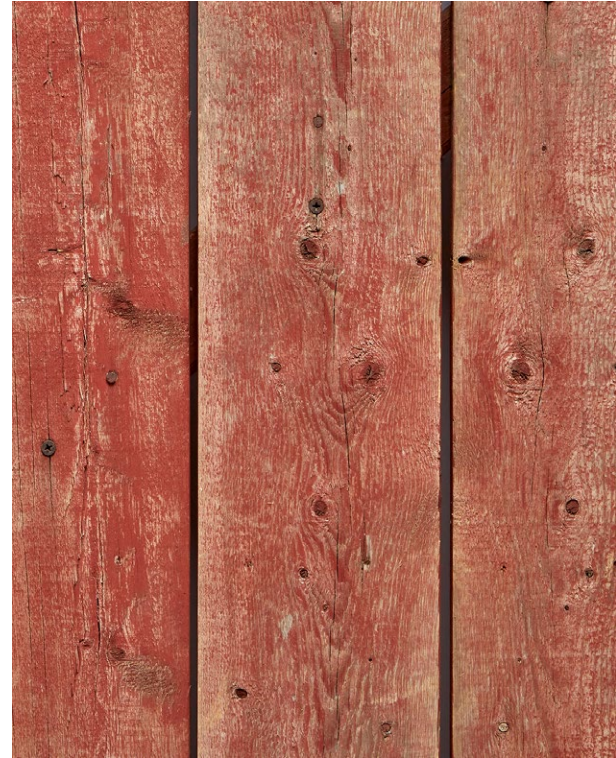

WOOD #16

DESCRIPTION - RED BARN DOOR

DIMENSIONS - 39" W x 59.5" H

ADDITIONAL NOTES - IN-STUDIO USE ONLY