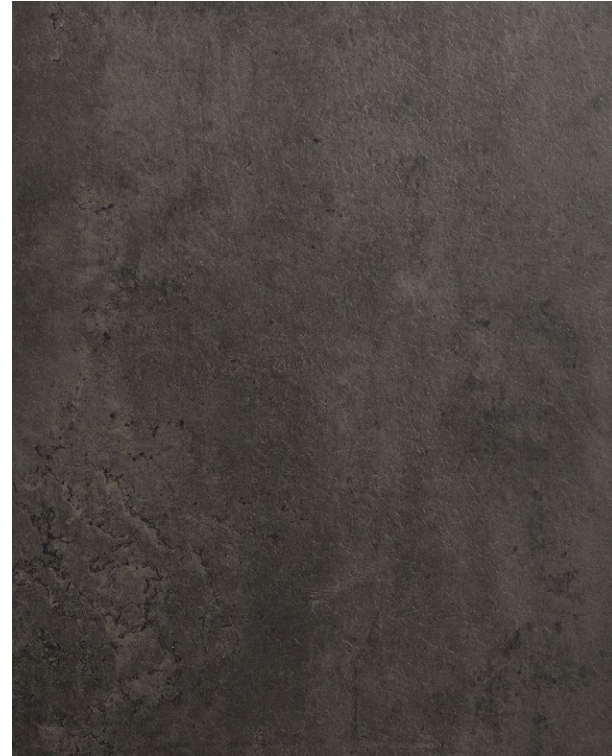

STONE #6

DESCRIPTION - FAUX SLATE COUNTERTOP
DIMENSIONS - 25" W x 98" H
ADDITIONAL NOTES - IN-STUDIO USE ONLY