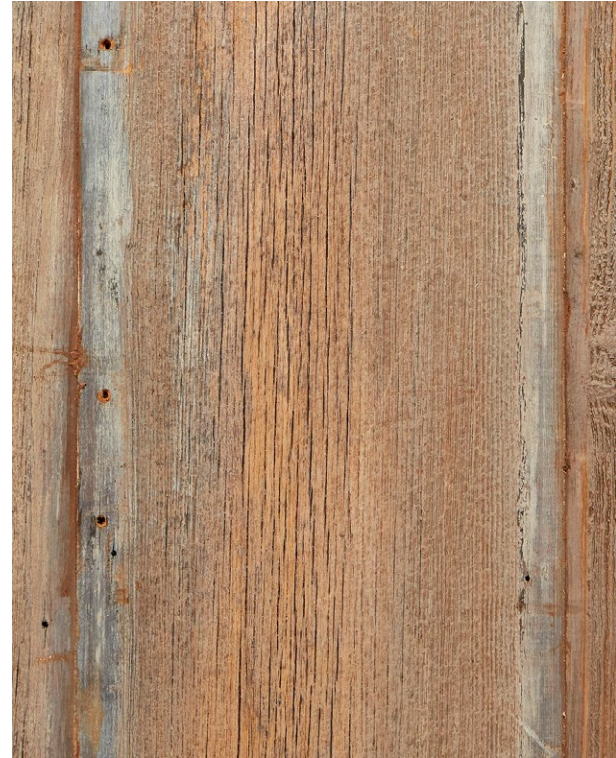

ADDITIONAL NOTES - TWO AVAILABLE, IN-STUDIO USE ONLY

WOOD #5

DESCRIPTION - MEDIUM BROWN WOOD TABLETOP

DIMENSIONS - 33" W x 72" H

ADDITIONAL NOTES - IN-STUDIO USE ONLY

WOOD #6

DESCRIPTION - MEDIUM BROWN WOOD PLANKS