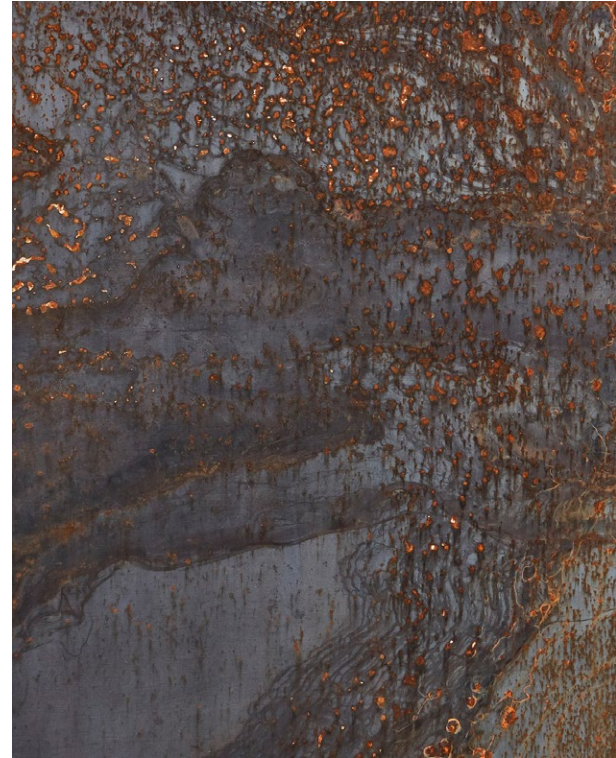

METAL #1

DESCRIPTION - BLUE W/ ORANGE RUSTED METAL

DIMENSIONS - 22.5" W x 33" H

ADDITIONAL NOTES - N/A