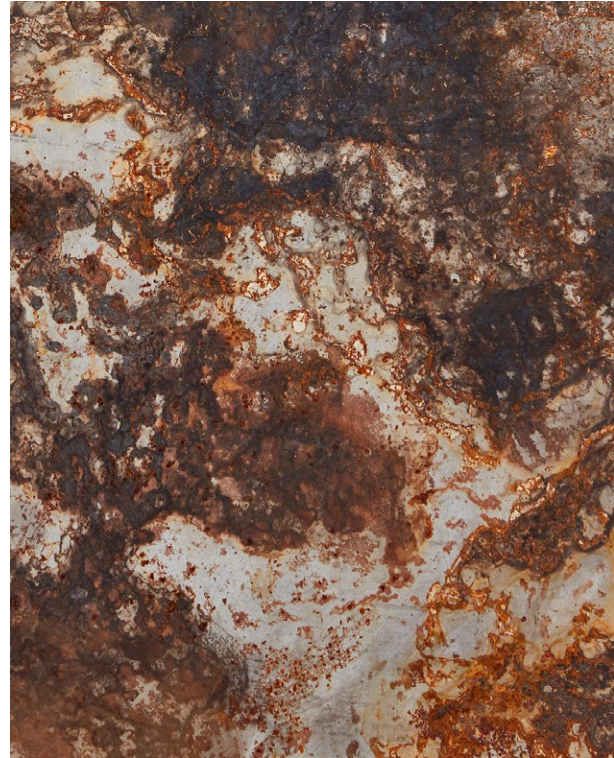

DESCRIPTION - GRAY W/ ORANGE LIGHTLY RUSTED METAL

DIMENSIONS - 30" W x 36.5" H

ADDITIONAL NOTES - N/A

METAL #4

DESCRIPTION - RED/ORANGE/BLACK HEAVILY RUSTED METAL

DIMENSIONS - 30" W x 36.5" H

ADDITIONAL NOTES - N/A