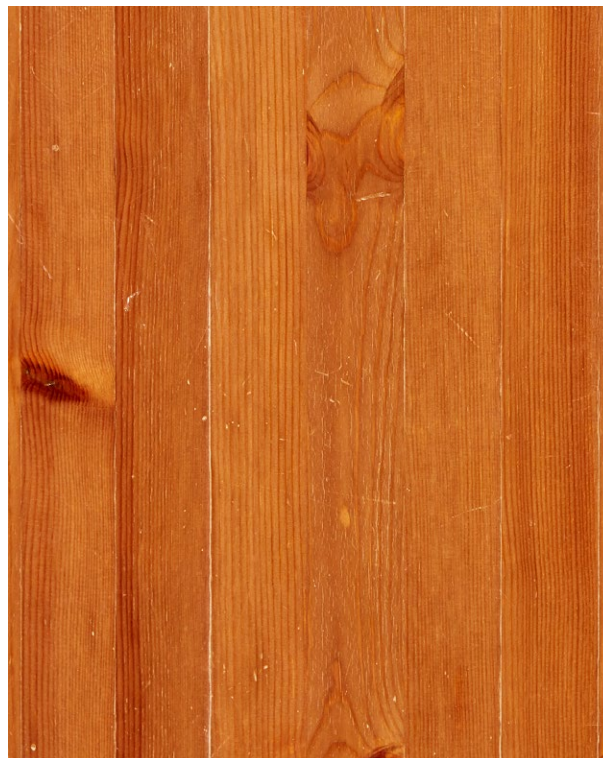

WOOD #10

DESCRIPTION - MEDIUM BROWN WOOD TABLETOP

DIMENSIONS - 22" W x 43" H

ADDITIONAL NOTES - N/A

WOOD #11

DESCRIPTION - WEATHERED MEDIUM BROWN WOOD TABLETOP

DIMENSIONS - 27.5" W x 28" H

ADDITIONAL NOTES - N/A