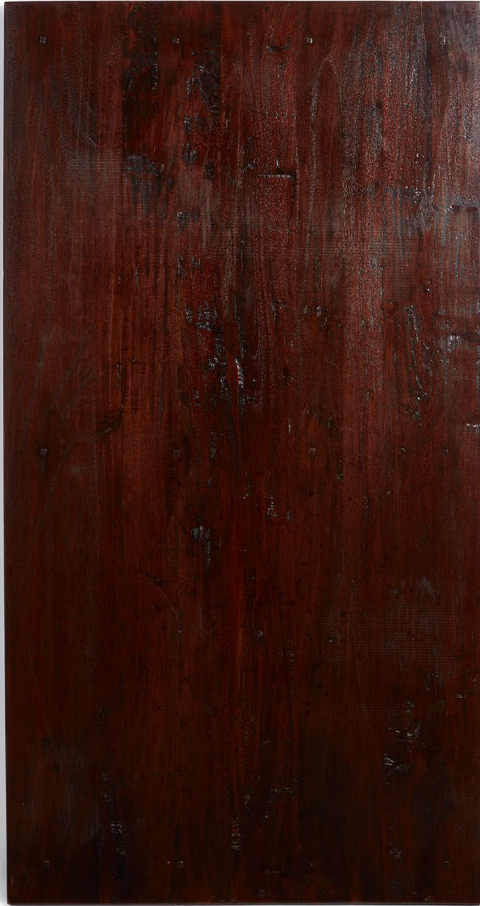

ADDITIONAL NOTES - SURFACE HAS SIGNIFICANT SCRATCHES

WOOD #18

DESCRIPTION - DARK WOOD TABLETOP

DIMENSIONS - 45" W x 47" H

ADDITIONAL NOTES - N/A

WOOD #19

DESCRIPTION - DARK WOOD TABLETOP

DIMENSIONS - 35" W x 67" H