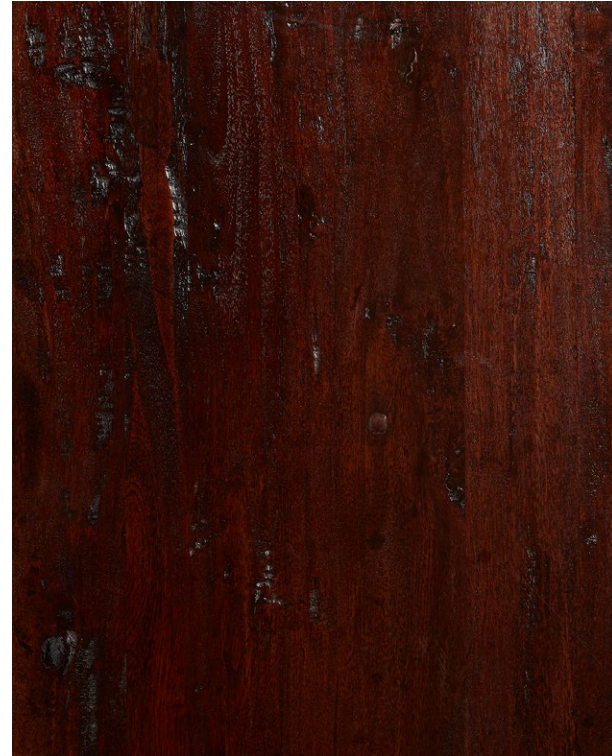

ADDITIONAL NOTES - SURFACE HAS SIGNIFICANT SCRATCHES

WOOD #18

DESCRIPTION - DARK WOOD TABLETOP

DIMENSIONS - 45" W x 47" H

ADDITIONAL NOTES - N/A

WOOD #19

DESCRIPTION - DARK WOOD TABLETOP

DIMENSIONS - 35" W x 67" H