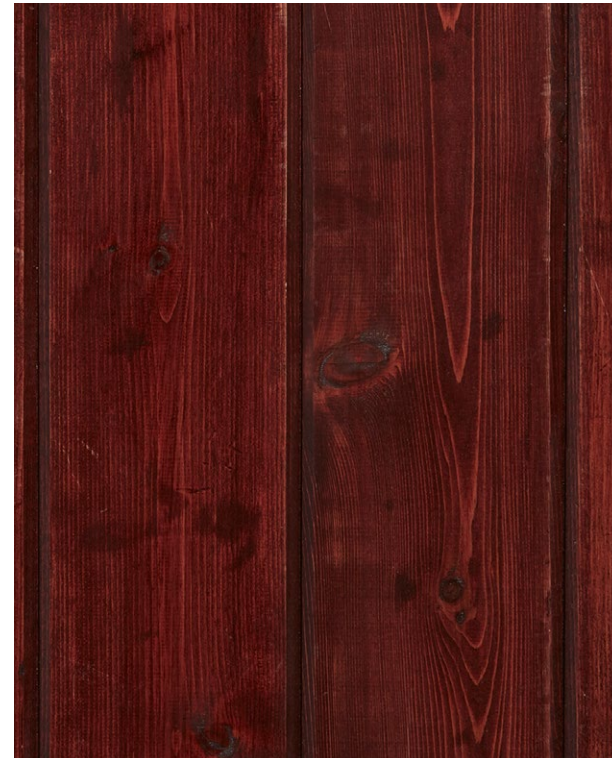

ADDITIONAL NOTES - GLOSSY FINISH

WOOD #16

DESCRIPTION - RED BARN DOOR

DIMENSIONS - 39" W x 59.5" H

ADDITIONAL NOTES - IN-STUDIO USE ONLY

WOOD #17

DESCRIPTION - RED WOOD PLANKS

DIMENSIONS - 50" W x 48" H