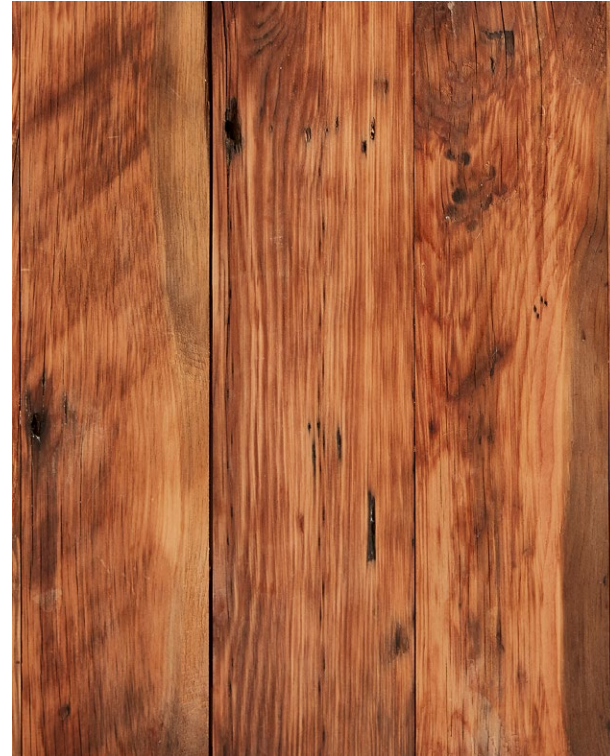

WOOD #14

DESCRIPTION - MEDIUM BROWN WOOD PLANKS

DIMENSIONS - 34" W x 47" H

ADDITIONAL NOTES - N/A