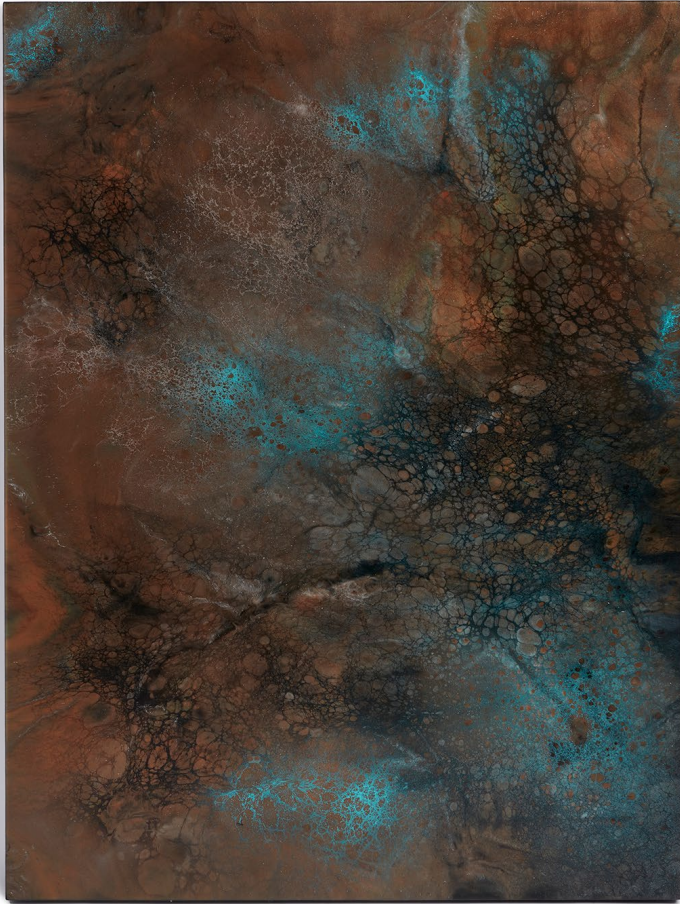

PAINTED #1

DESCRIPTION - BROWN & TEAL ACRYLIC PAINTED SURFACE

DIMENSIONS - 36" W x 48" H

ADDITIONAL NOTES - N/A