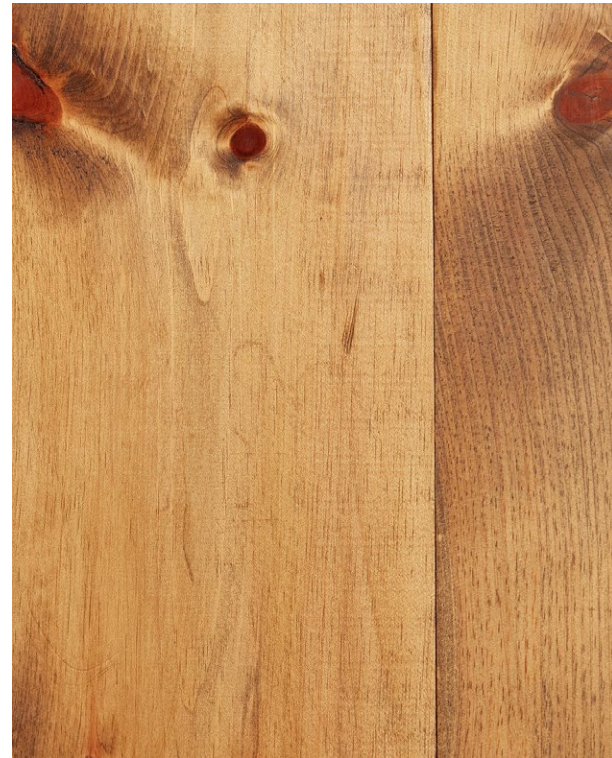

WOOD #5

DESCRIPTION - MEDIUM BROWN WOOD TABLETOP

DIMENSIONS - 33" W x 72" H

ADDITIONAL NOTES - IN-STUDIO USE ONLY