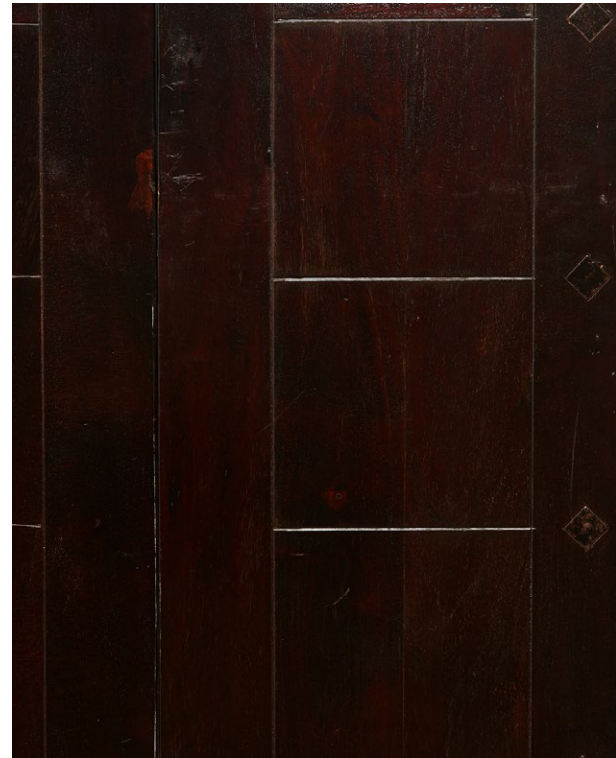

WOOD #20

DESCRIPTION - DARK WOOD TABLETOP

DIMENSIONS - 30" W x 38" H

ADDITIONAL NOTES - TABLE LEAVES